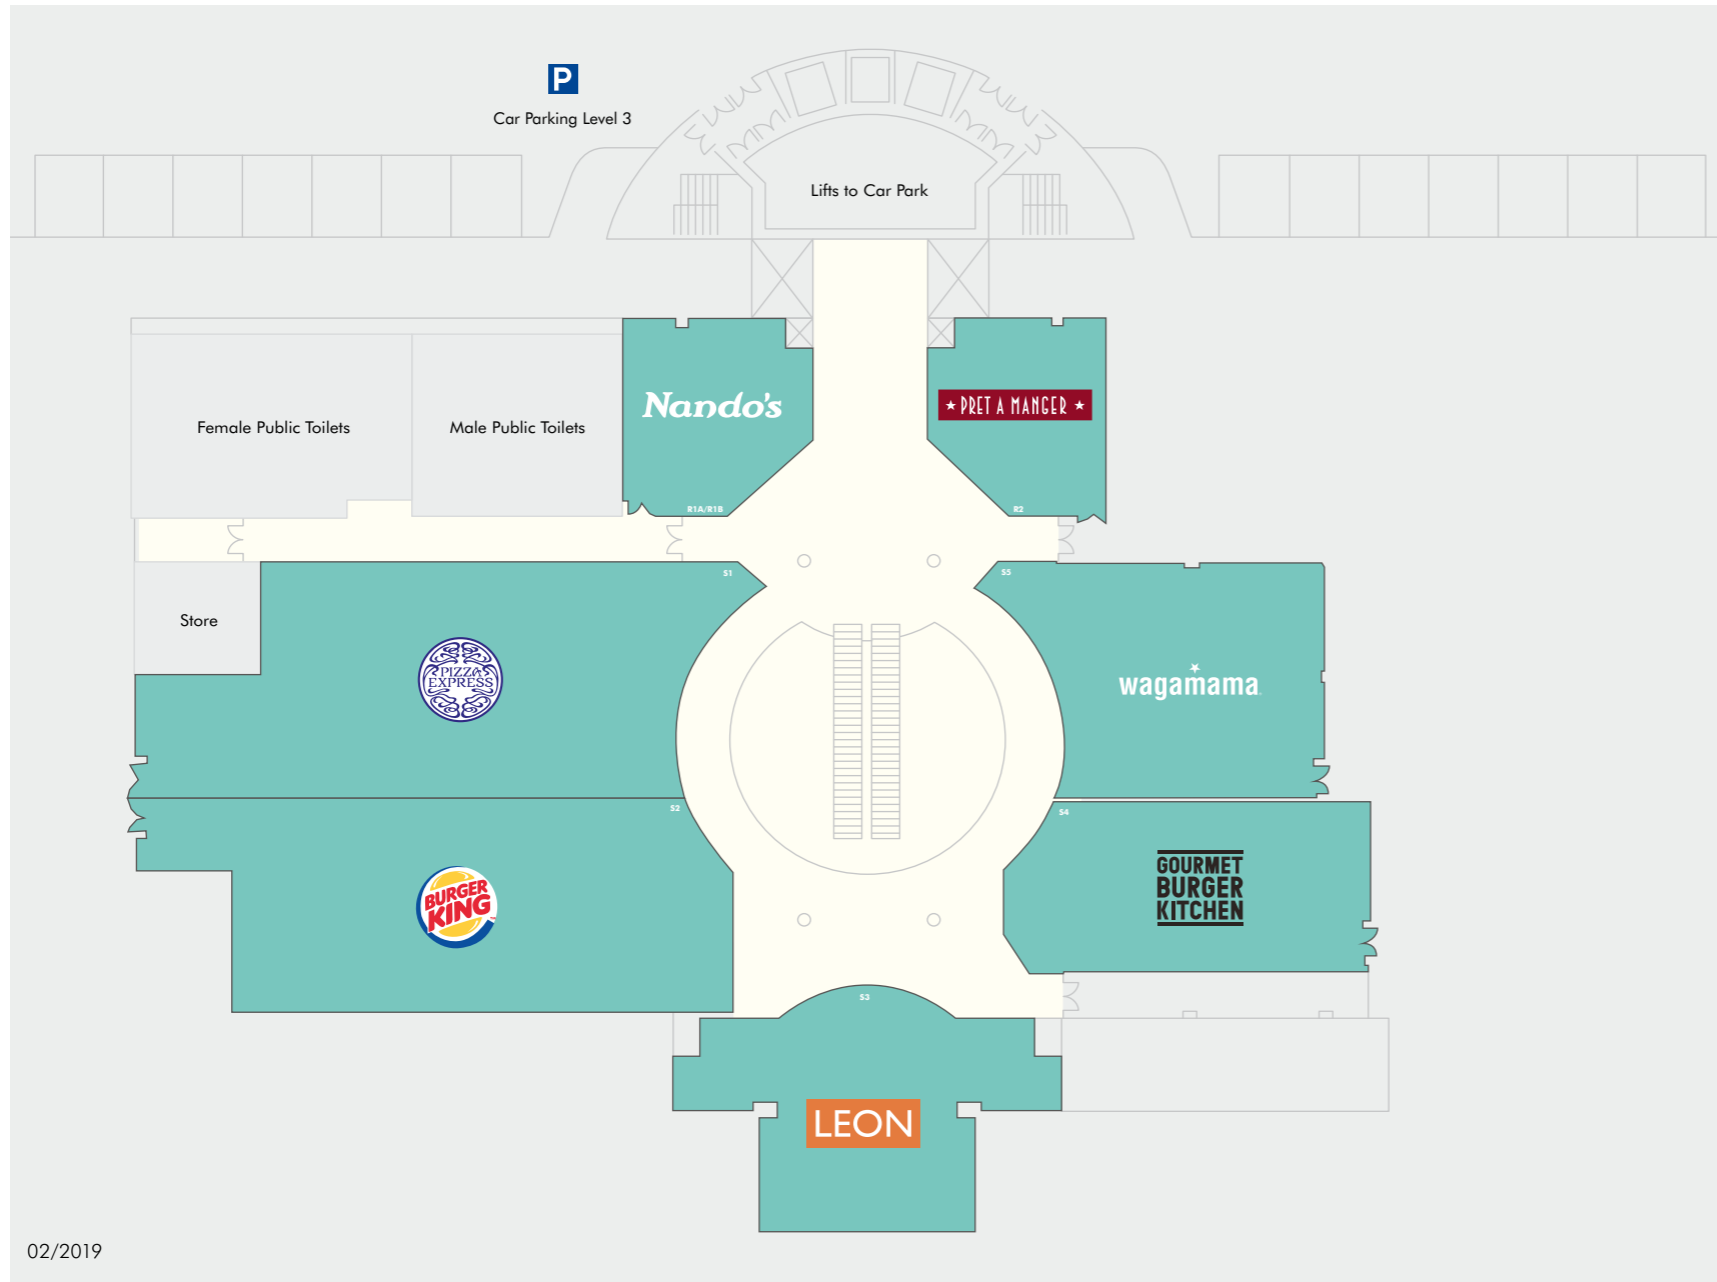

Brent Cross Shopping Centre Brent Cross, NW4 3FP

Size
897,710 sq ft (83,400 sq m)

Restaurant Level

To Let

No Availability

Let		Under Offer	
Available To Let		In Solicitor's Hands	

James Dellar

T: 020 7887 1061
E: james.dellar@hammerson.com

John Grimes

T: 020 7887 1856
E: john.grimes@hammerson.com

Retail

Hannah McNamara

T: 020 7152 5514
E: hannah.mcnamara@eur.cushwake.com

Natalie Lintott

T: 0807 152 5875
E: natalie.lintott@cushwake.com

Neil Hockin

T: 020 7478 4955
E: neilh@lunson-mitchenall.co.uk

Will Hodge

T: 020 7478 4985
E: willh@lunson-mitchenall.co.uk

Natalie Mylroie

T: 020 7478 4983
E: nataliem@lunson-mitchenall.co.uk

View Online