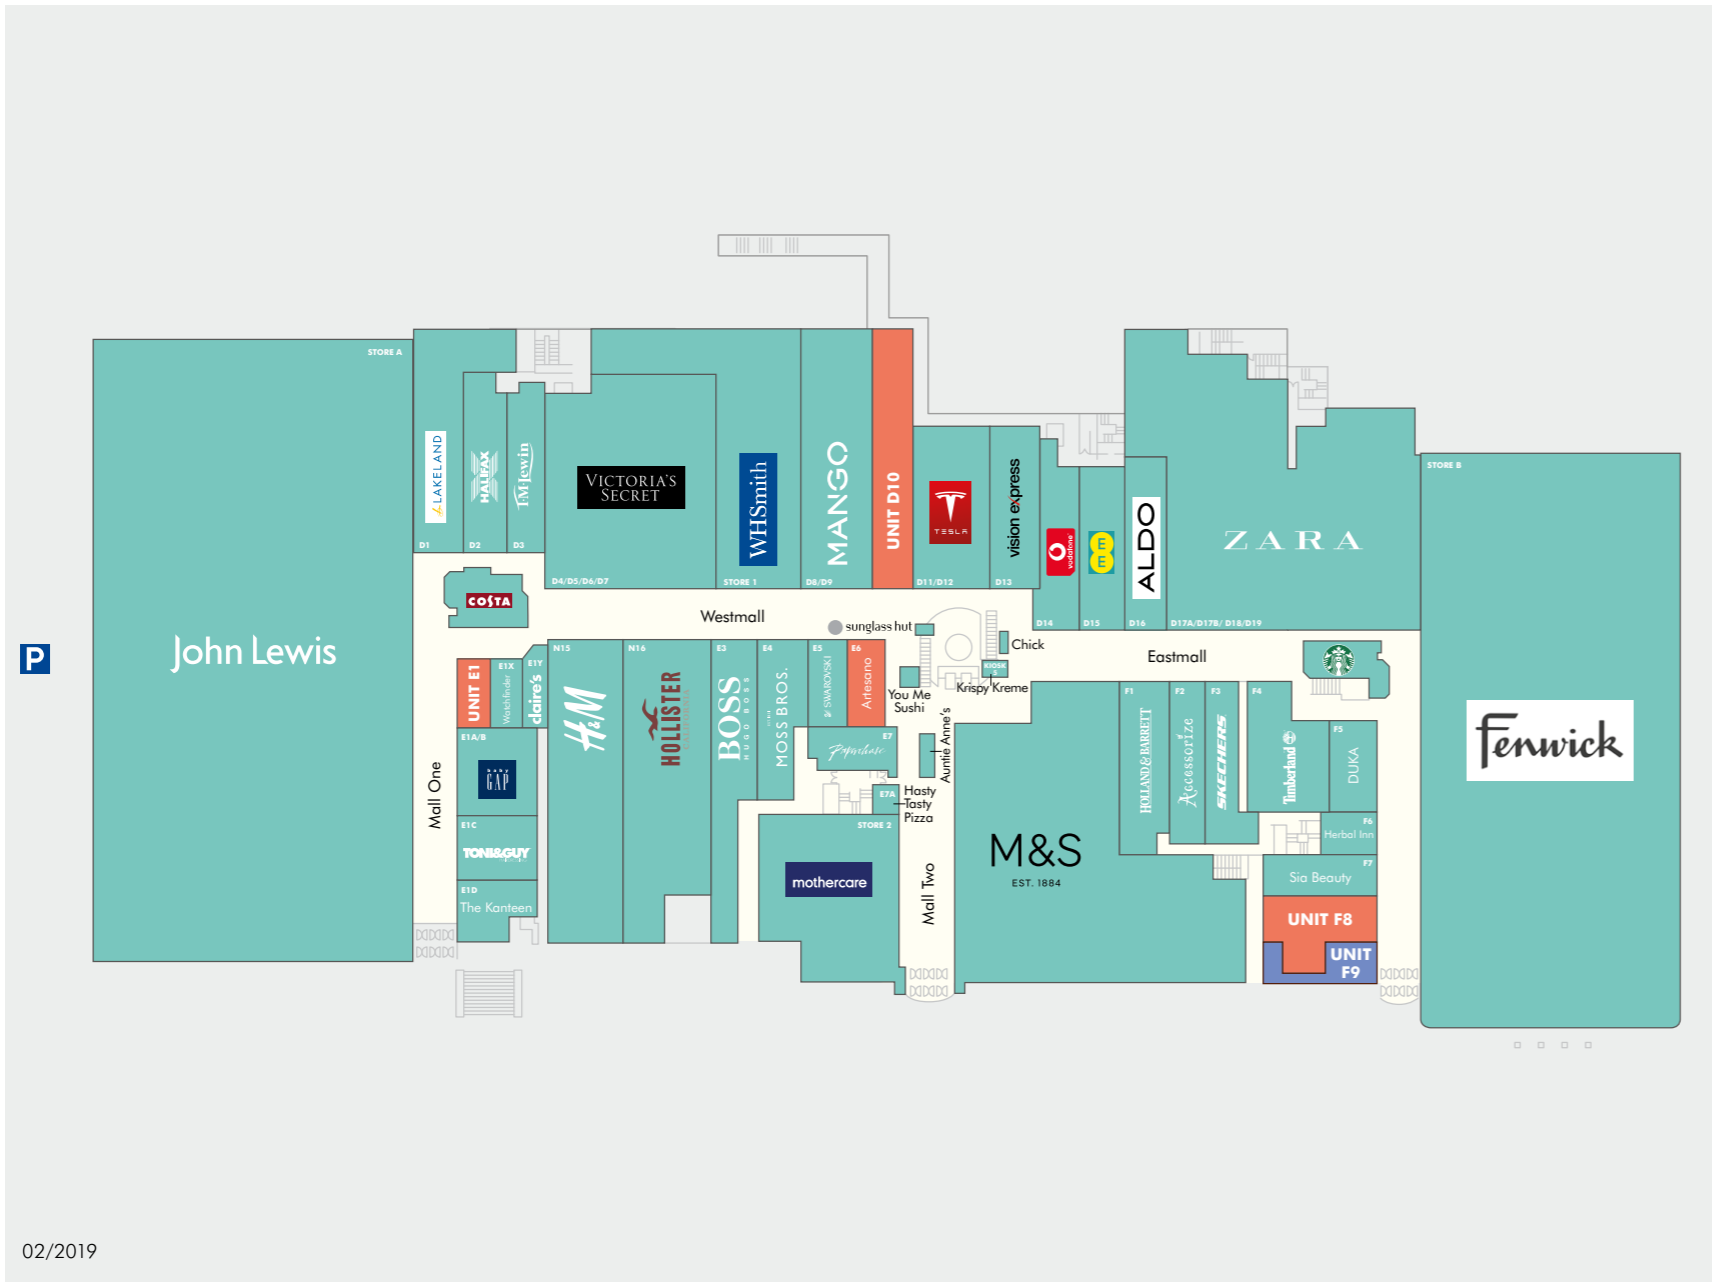

Brent Cross Shopping Centre Brent Cross, NW4 3FP

Size
897,710 sq ft (83,400 sq m)

Lower Level

To Let		
D10.	To Let	-
E1.	To Let	763 sq ft
E6.	To Let	1,100 sq ft
F8.	To Let	2,417 sq ft

Under Offer		
F9.	Under Offer	473 sq ft