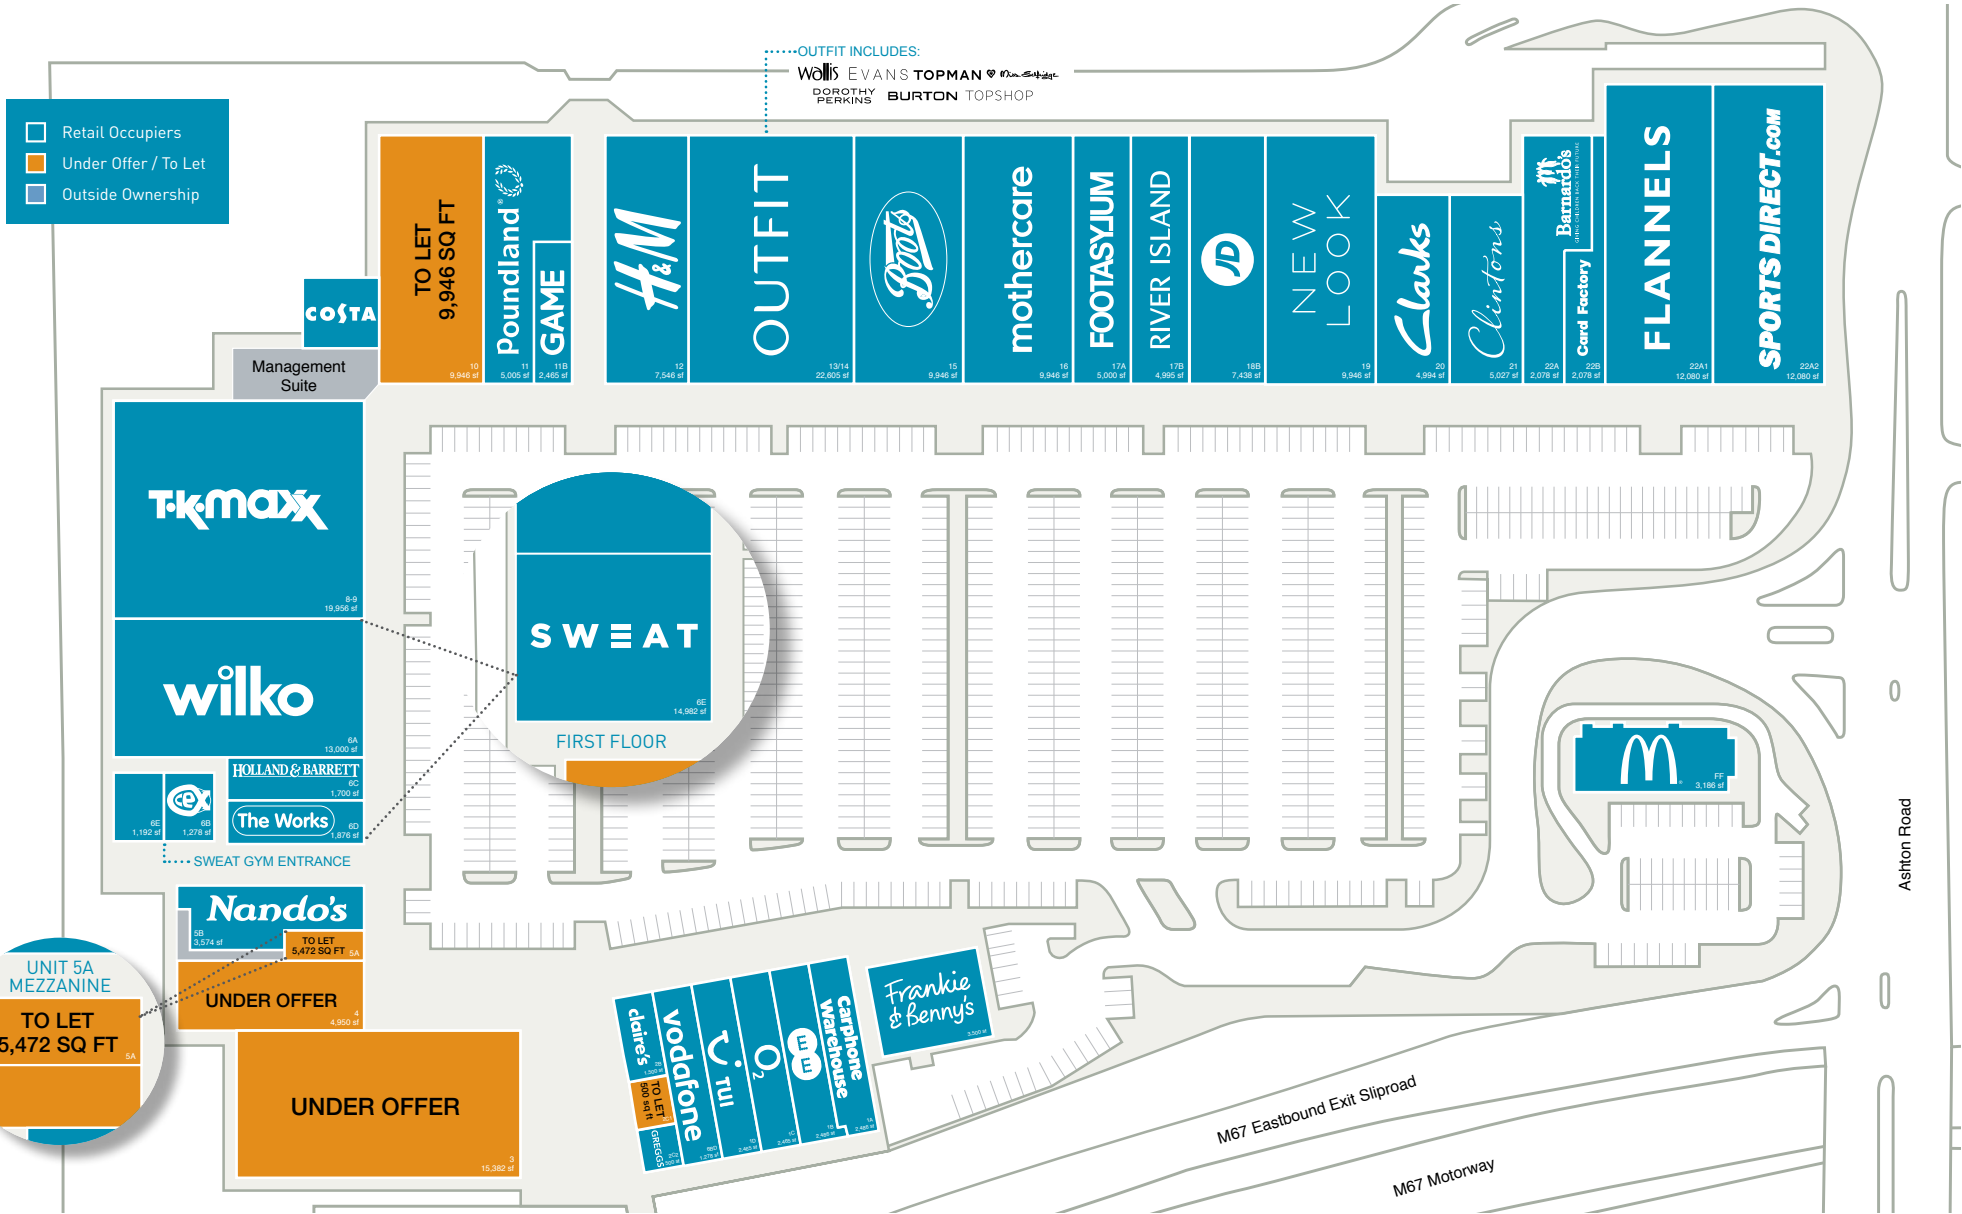

CROWN POINT SHOPPING PARK, DENTON, MANCHESTER, M34 3LF

- Retail Occupiers
- Under Offer / To Let
- Outside Ownership

Gross Internal Area
212,100 sq ft

Planning
Town Centre Status

Parking
798

savills
 Stephen Proudley
 0161 244 7749
 stephen.proudley@savills.com
 Catherine Barnard
 0161 602 8225
 cbarnard@savills.com