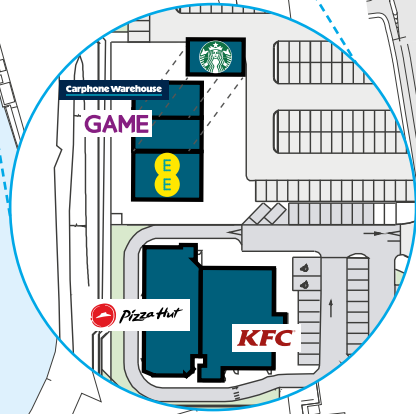

Morrisons

NA NTONG WAY

Unit 1	Morrisons	85,000 sq ft	Unit 16	B&Q Warehouse	105,372 sq ft
Unit 3	Outfit	10,156 sq ft	Unit 17A	Pizza Hut	3,201 sq ft
Unit 4	Poundland	5,089 sq ft	Unit 17B	KFC	2,973 sq ft
Unit 5	Boots	10,254 sq ft	Unit 19A	Harvester	4,188 sq ft
Unit 6	New Look	10,263 sq ft	Unit 19B	Frankie & Benny's	3,656 sq ft
Unit 7	Argos	10,268 sq ft	Pod A	Carphone Warehouse	1,544 sq ft
Unit 8	TK Maxx	15,385 sq ft	Pod B	Game	1,516 sq ft
Unit 9	Sports Direct	10,287 sq ft	Pod C	EE	2,432 sq ft
Unit 10-12	Next	30,000 sq ft	Pod D	Starbucks	1,678 sq ft
Unit 13-15	Currys PC World	31,009 sq ft	TOTAL		344,271 sq ft