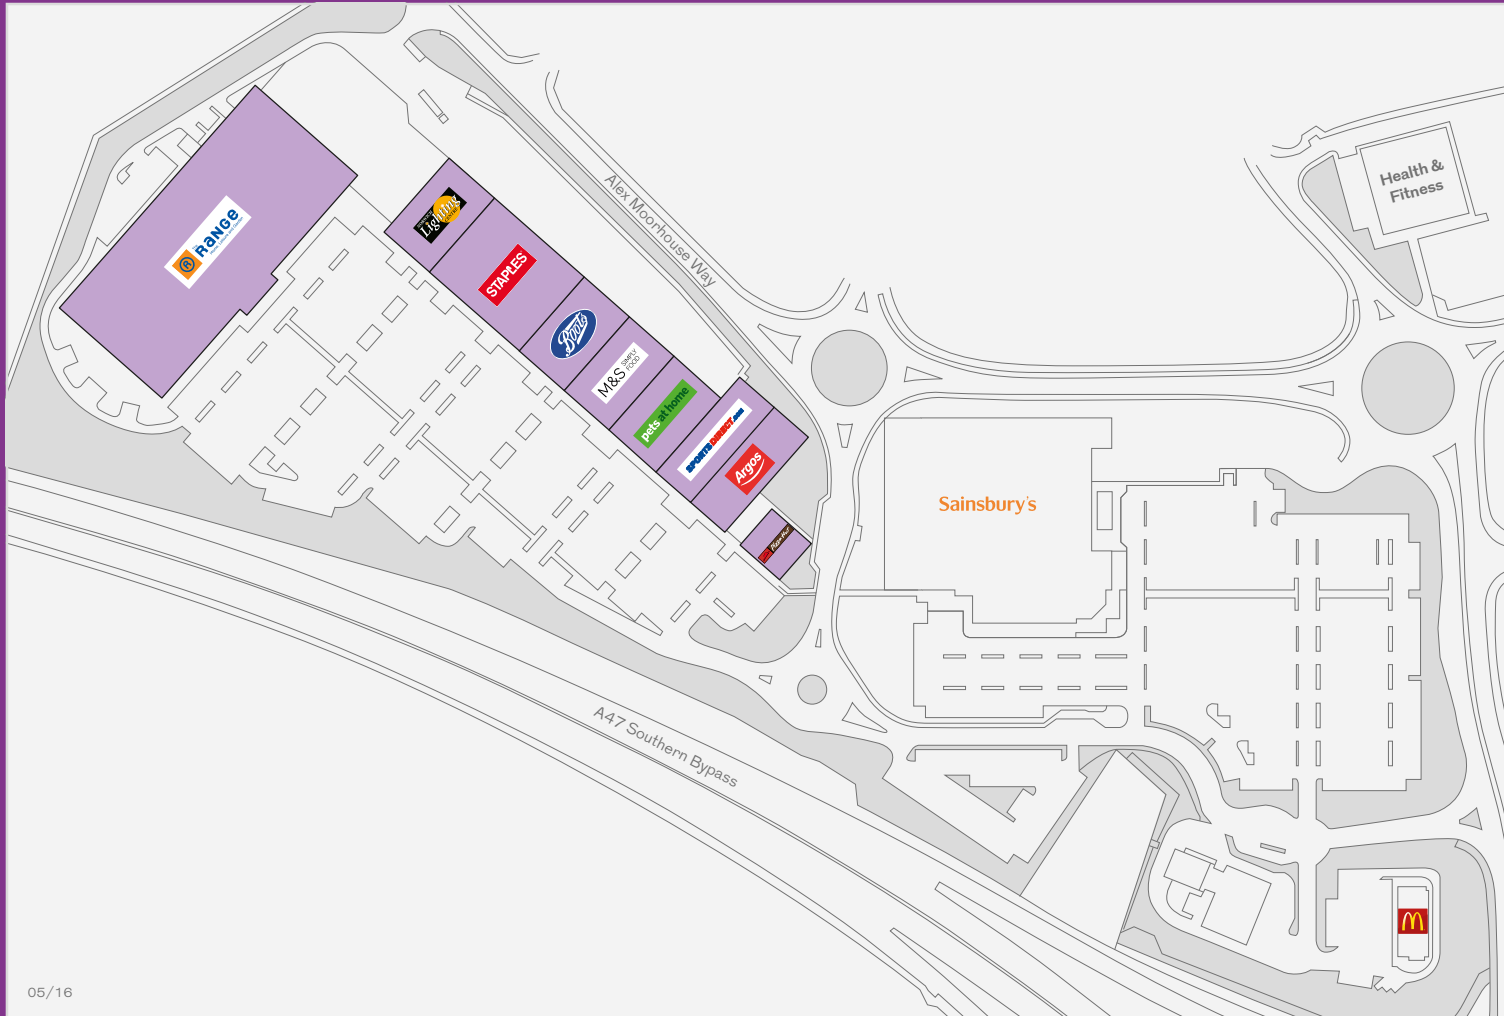

LONGWATER RETAIL PARK

Norwich, NR5 0JT

153,581
 scheme size (sq ft)

9
 # retail units

660
 # parking spaces

Part open Air
 part bulky
 class usage

Unit	Retailer	Sq ft
F	The Range	70,072
E3	Norwich Lighting Centre	10,000
E1/E2	Staples	20,281
D	Boots	9,985
C	M&S Simply Food	10,174
B	Pets at Home	10,075
A2	Sports Direct	9,805
A1	Argos	10,000
Restaurant	Pizza Hut	3,189