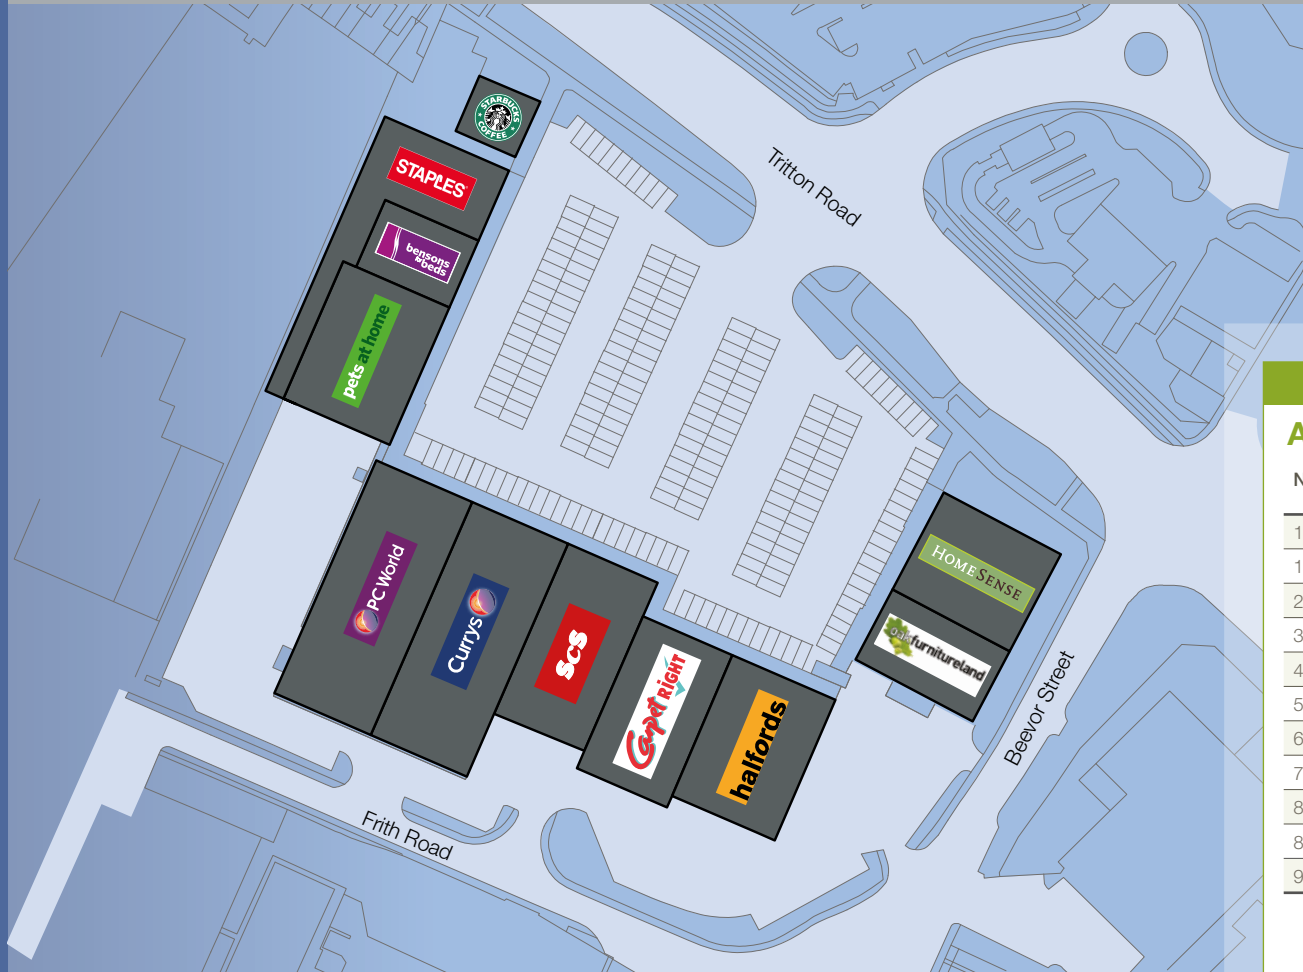

## Tritton Retail Park, Lincoln, LN6 7AN

Scheme Size

123,665 sq ft

Planning

A1 – Bulky  
Goods

Car Parking

707

### AREA SCHEDULE

| NO. | TENANT            | SQ FT  |
|-----|-------------------|--------|
| 1A  | Homesense         | 12,000 |
| 1B  | Oak Furnitureland | 8,000  |
| 2   | Halfords          | 13,275 |
| 3   | Carpetright       | 12,135 |
| 4   | ScS               | 11,024 |
| 5   | Currys            | 19,958 |
| 6   | PC World          | 19,934 |
| 7   | Pets at Home      | 9,959  |
| 8   | Bensons for Beds  | 5,004  |
| 8A  | Staples           | 10,200 |
| 9   | Starbucks         | 2,000  |